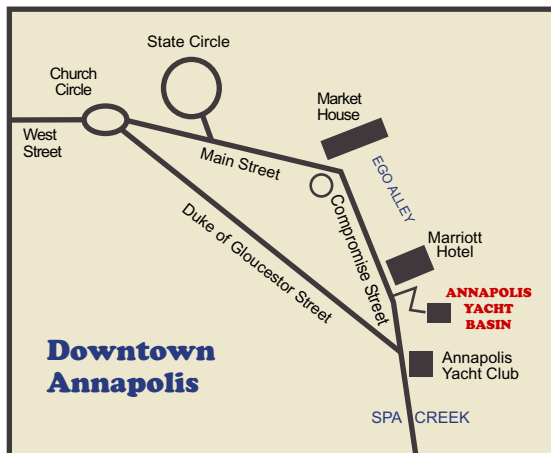

ANNAPOLIS YACHT BASIN

2 COMPROMISE STREET

ANNAPOLIS, MD 21401

410-263-3544

FAX 410-269-1319

info@yachtbasin.com

VHF CH 09

LAT. 38° 58' 43" N

LON. 76° 29' 13" W