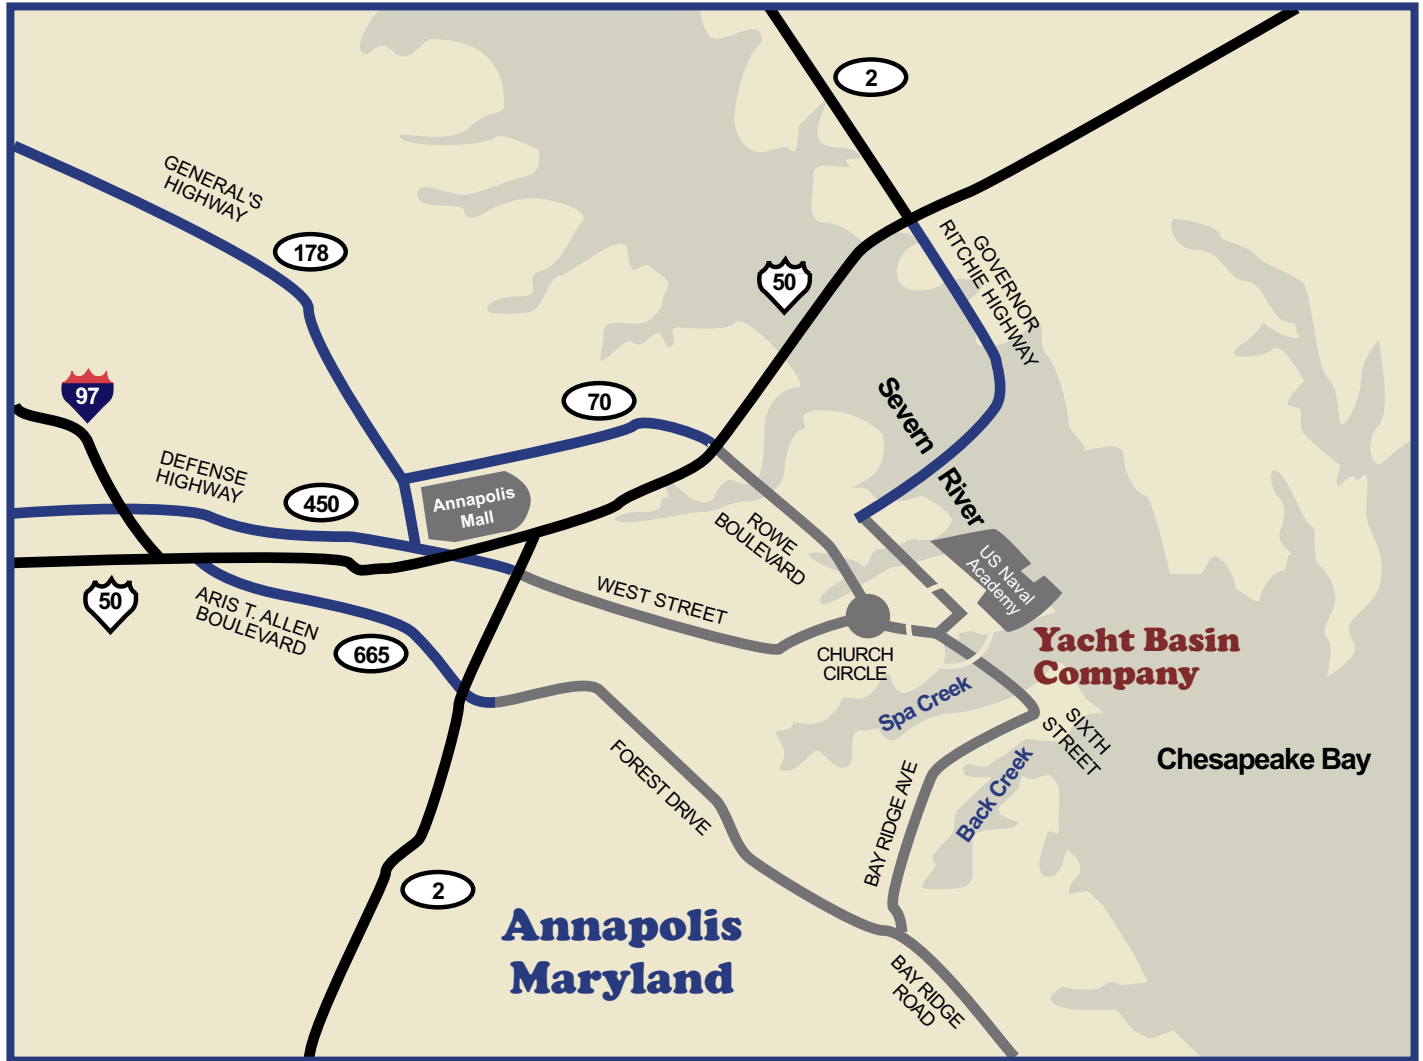

ANNAPOLIS YACHT BASIN

2 COMPROMISE STREET

ANNAPOLIS, MD 21401

410-263-3544

FAX 410-269-1319

info@yachtbasin.com

VHF CH 09

LAT. 38° 58' 43" N

LON. 76° 29' 13" W